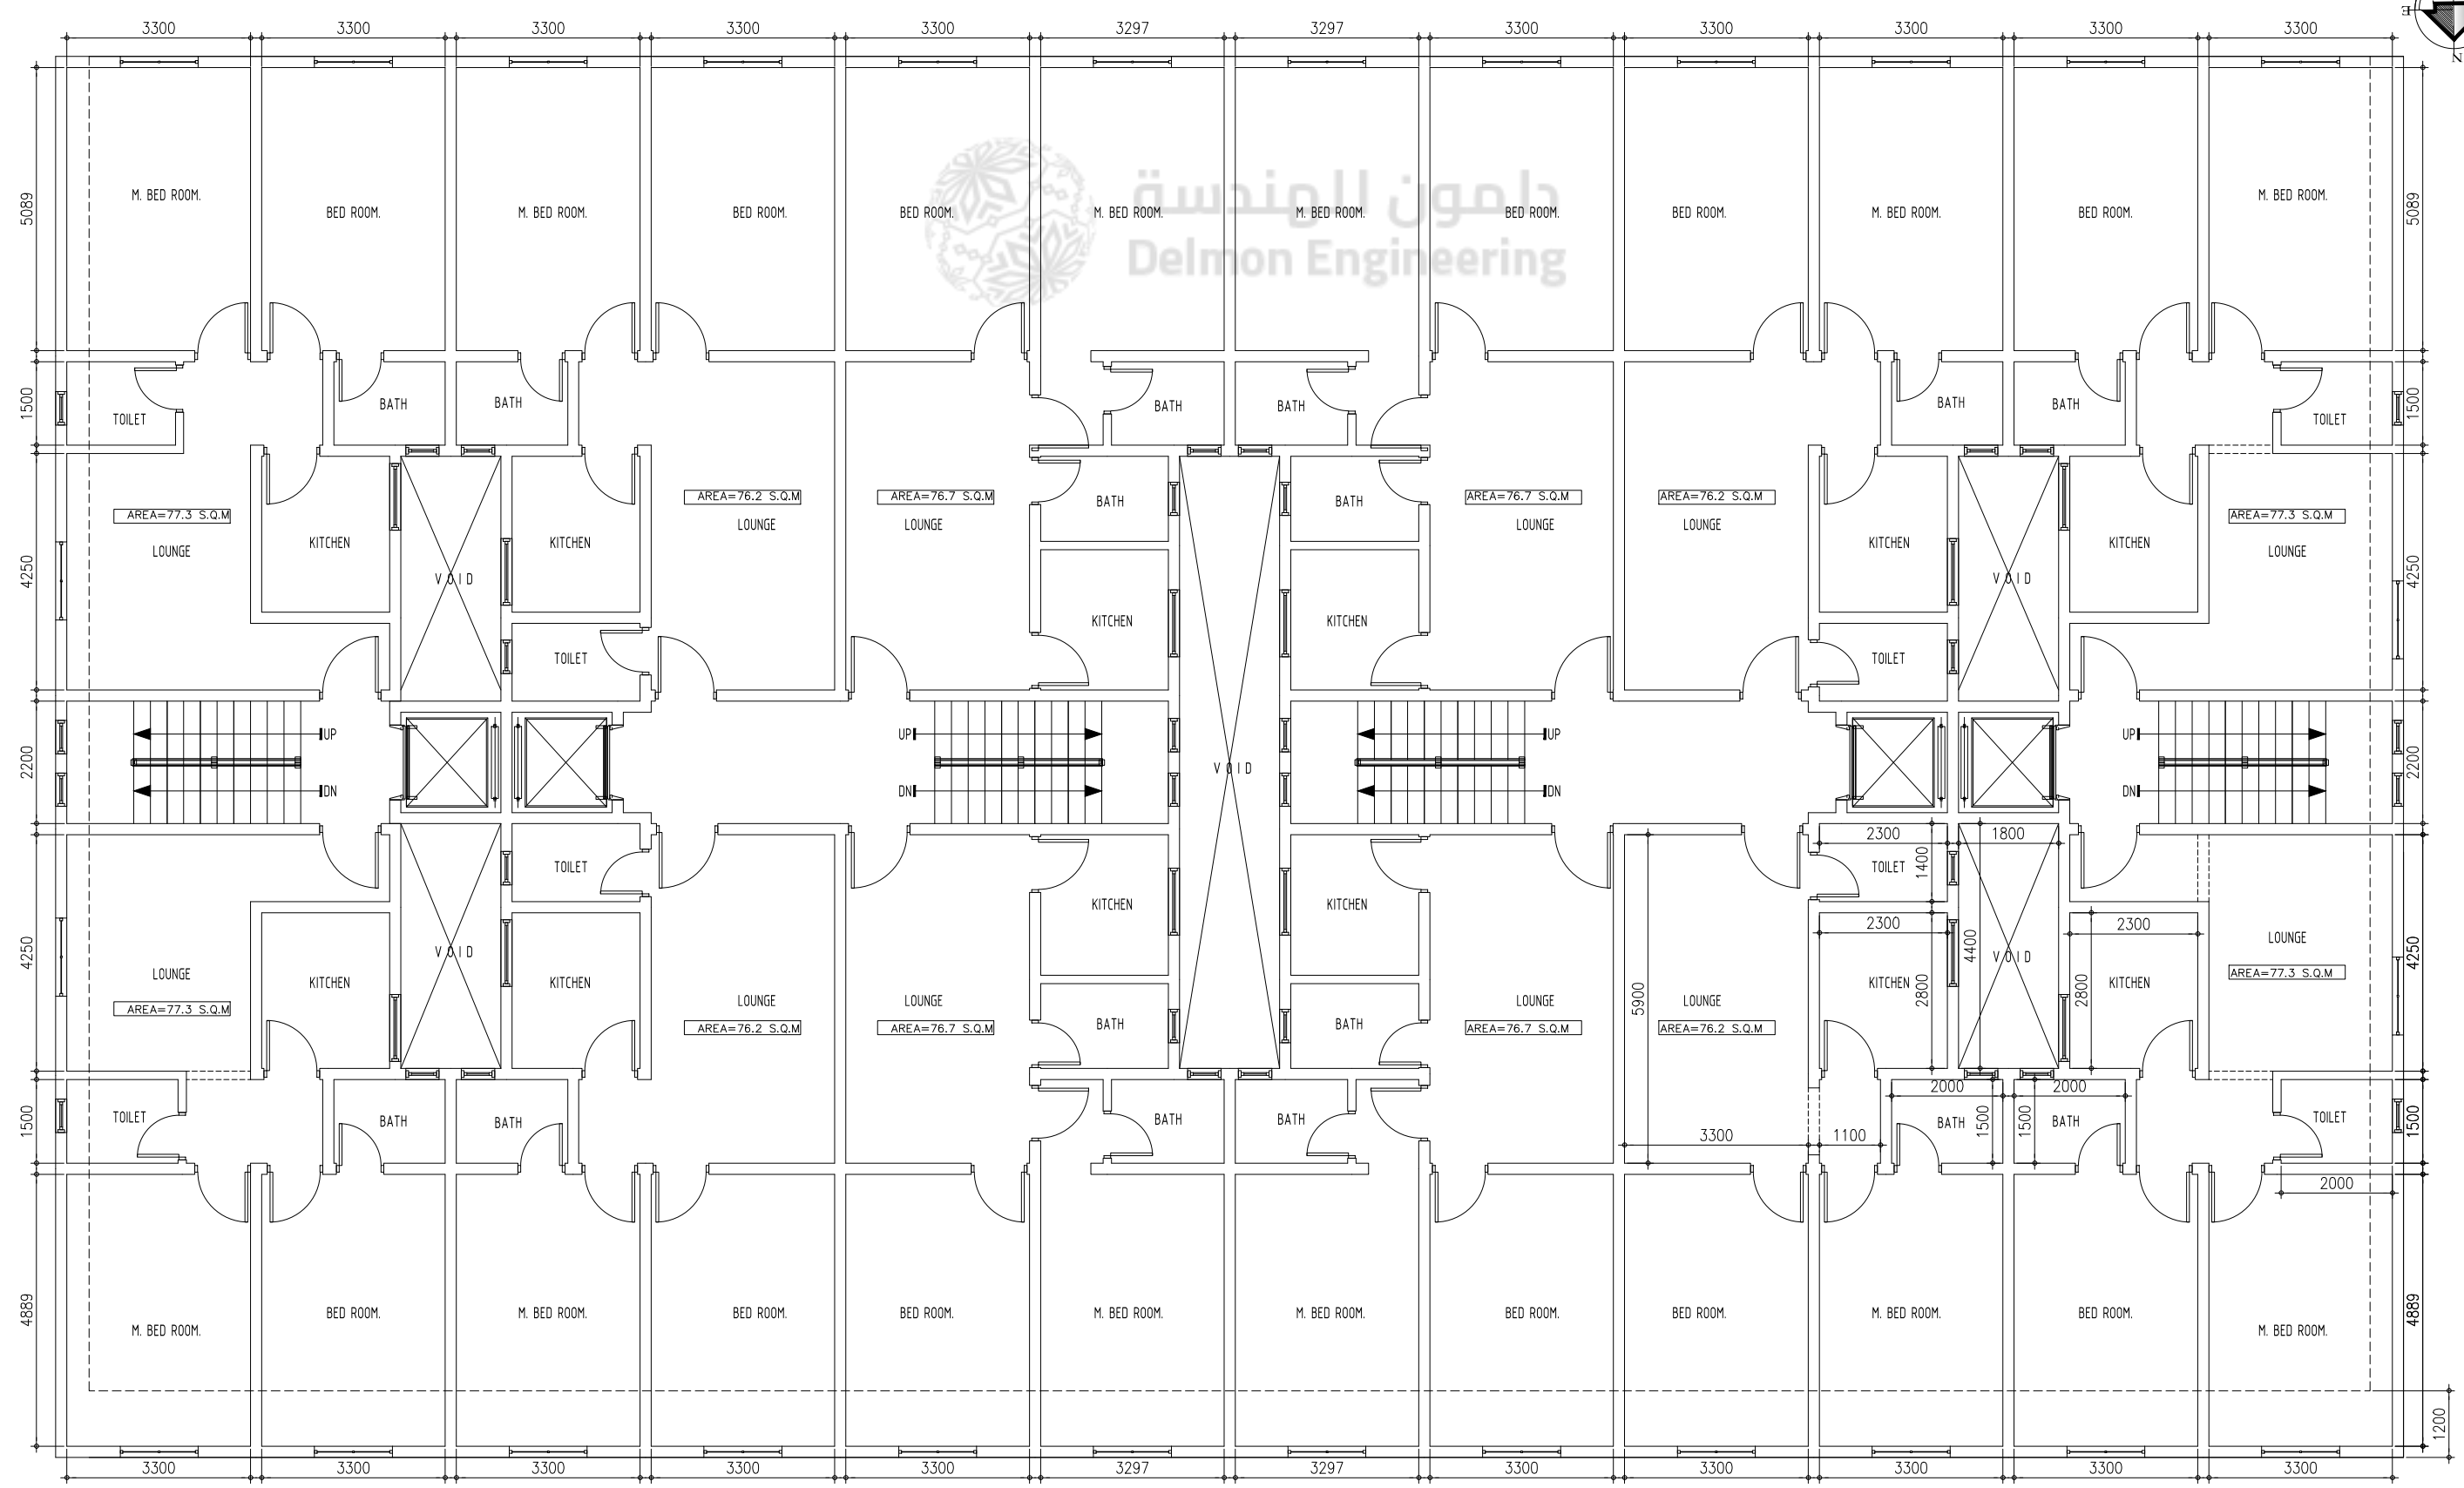

GROUND FLOOR PLAN

SCALE

1:150 MTS.

 **TYPICAL 1st & 2nd FLOOR PLAN**
SCALE 1:150 MTS.